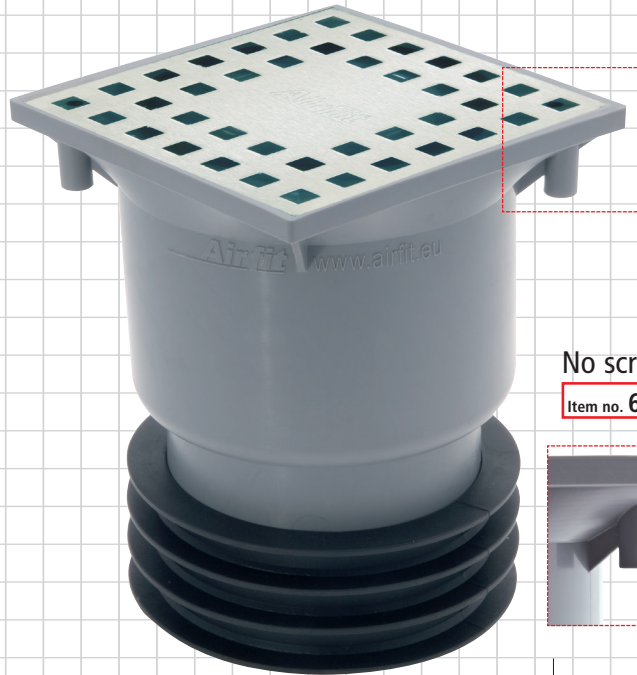

*Because it's easier!*

**Airfit**

The most versatile floor drain ever.

**The "Professional" Insert! And that's it!**  
Height adjustable, can be turned.

No screw fitting  
Item no. 60200BA

Stainless steel grate  
Screwed  
Item no. 60201BA

- Pulling out the siphon insert provides a cleaning aperture.
- Impact-resistant PP housing.
- Removable ribbed seal.

**Fire performance:**  
tested according to DIN 4102-B2,  
EN 13501-1-E, EN 11925-2