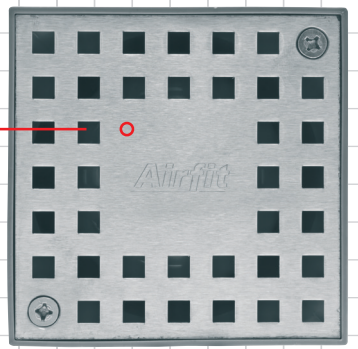

*Because it's easier!*

**Airfit**

The most versatile floor drain ever.

**The "Professional" Insert! And that's it!**  
Height adjustable, can be turned.

No screw fitting  
Item no. 60200BA

Stainless steel grate  
Screwed  
Item no. 60201BA

- Pulling out the siphon insert provides a cleaning aperture.
- Impact-resistant PP housing.
- Removable ribbed seal.

**Fire performance:**  
tested according to DIN 4102-B2,  
EN 13501-1-E, EN 11925-2