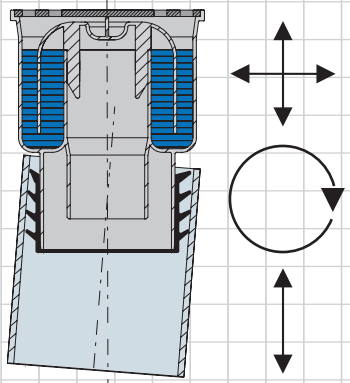

*Because it's easier!*

**Airfit**

The most versatile floor drain ever.

**The "Professional" Insert! And that's it!**  
Height adjustable, can be turned.

No screw fitting  
Item no. 60200BA

Stainless steel grate  
Screwed  
Item no. 60201BA

- Pulling out the siphon insert provides a cleaning aperture.
- Impact-resistant PP housing.
- Removable ribbed seal.

**Fire performance:**  
tested according to DIN 4102-B2,  
EN 13501-1-E, EN 11925-2