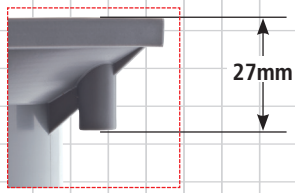

*Because it's easier!*

**Airfit**

The most versatile floor drain ever.

**The "Professional" Insert! And that's it!**  
Height adjustable, can be turned.

No screw fitting  
Item no. 60200BA

Stainless steel grate  
Screwed  
Item no. 60201BA

- Pulling out the siphon insert provides a cleaning aperture.
- Impact-resistant PP housing.
- Removable ribbed seal.

**Fire performance:**  
tested according to DIN 4102-B2,  
EN 13501-1-E, EN 11925-2