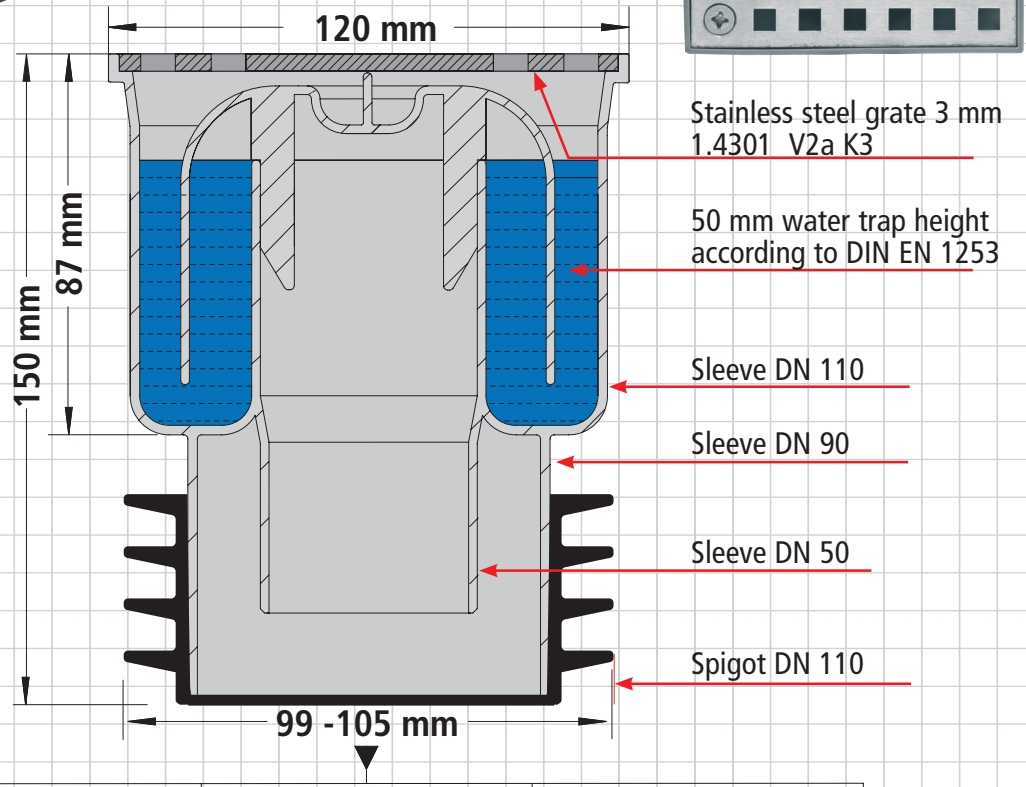

*Because it's easier!*

**Airfit**

The most versatile floor drain ever.

**The "Professional" Insert! And that's it!**  
Height adjustable, can be turned.

No screw fitting  
Item no. 60200BA

Stainless steel grate  
Screwed  
Item no. 60201BA

- Pulling out the siphon insert provides a cleaning aperture.
- Impact-resistant PP housing.
- Removable ribbed seal.

**Fire performance:**  
tested according to DIN 4102-B2,  
EN 13501-1-E, EN 11925-2