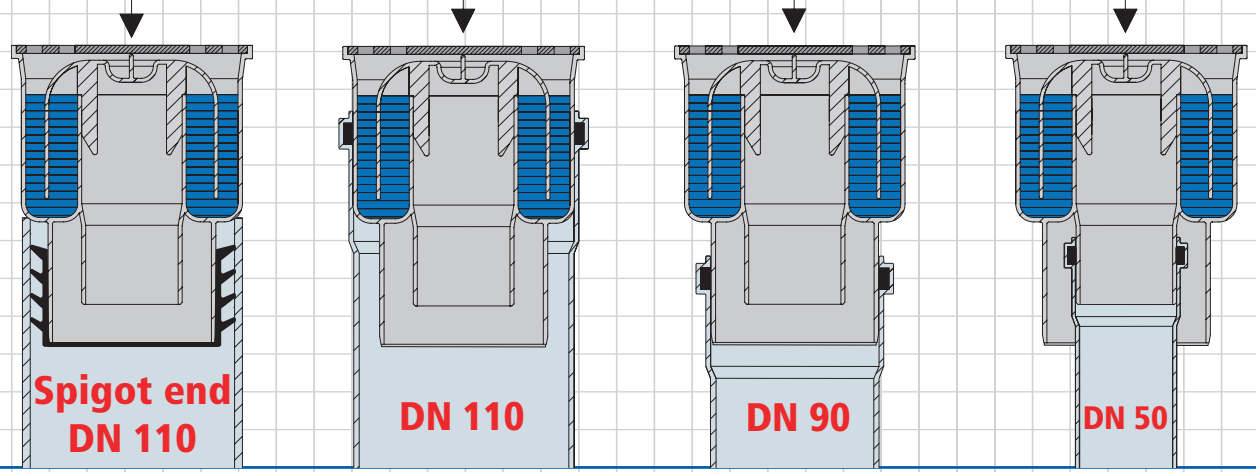

*Because it's easier!*

**Airfit**

The most versatile floor drain ever.

**The "Professional" Insert! And that's it!**  
Height adjustable, can be turned.

No screw fitting  
Item no. 60200BA

Stainless steel grate  
Screwed  
Item no. 60201BA

- Pulling out the siphon insert provides a cleaning aperture.
- Impact-resistant PP housing.
- Removable ribbed seal.

**Fire performance:**  
tested according to DIN 4102-B2,  
EN 13501-1-E, EN 11925-2